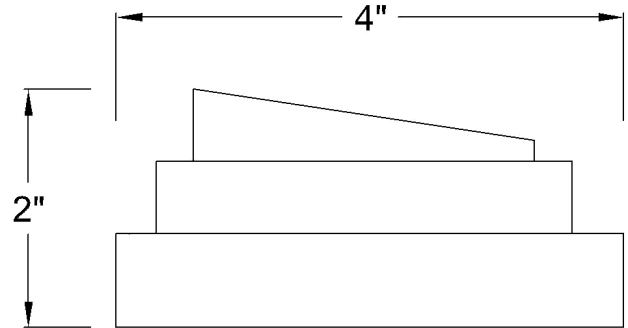

DIMENSIONS:

4" x 2"

AS-159-BR

STEP LIGHTS WITH LED LAMPS

Ideal for walkway and pathway, stairway and more.

ELECTRICAL SPECIFICATIONS:

- Voltage: 12V AC/DC
- Wattage: 3W
- Efficacy: 100LM/W

HOUSING SPECIFICATIONS:

- Cast Aluminum, Bronze Finish
- 3FT. STP-2 18AWG lead wire
- Silicon-filled Wire Nuts
- IP rating: IP67, Wet Locations

CERTIFICATIONS:

MODEL	WATTS	VOLTAGE	LUMENS	FINISH
AS-159-BR	3W	12VAC/DC	300LM	Bronze (BR)

ACCESSORIES INCLUDED:

LIGHTING SPECIFICATIONS:

- Light Source: LED JC G4 corn lamp Bi-pin
- Lens: Glass Lens
- Total lumens: 300LM
- Color Temperature: 3000K
- Beam Angle: 80°

WARRANTY: 3 years